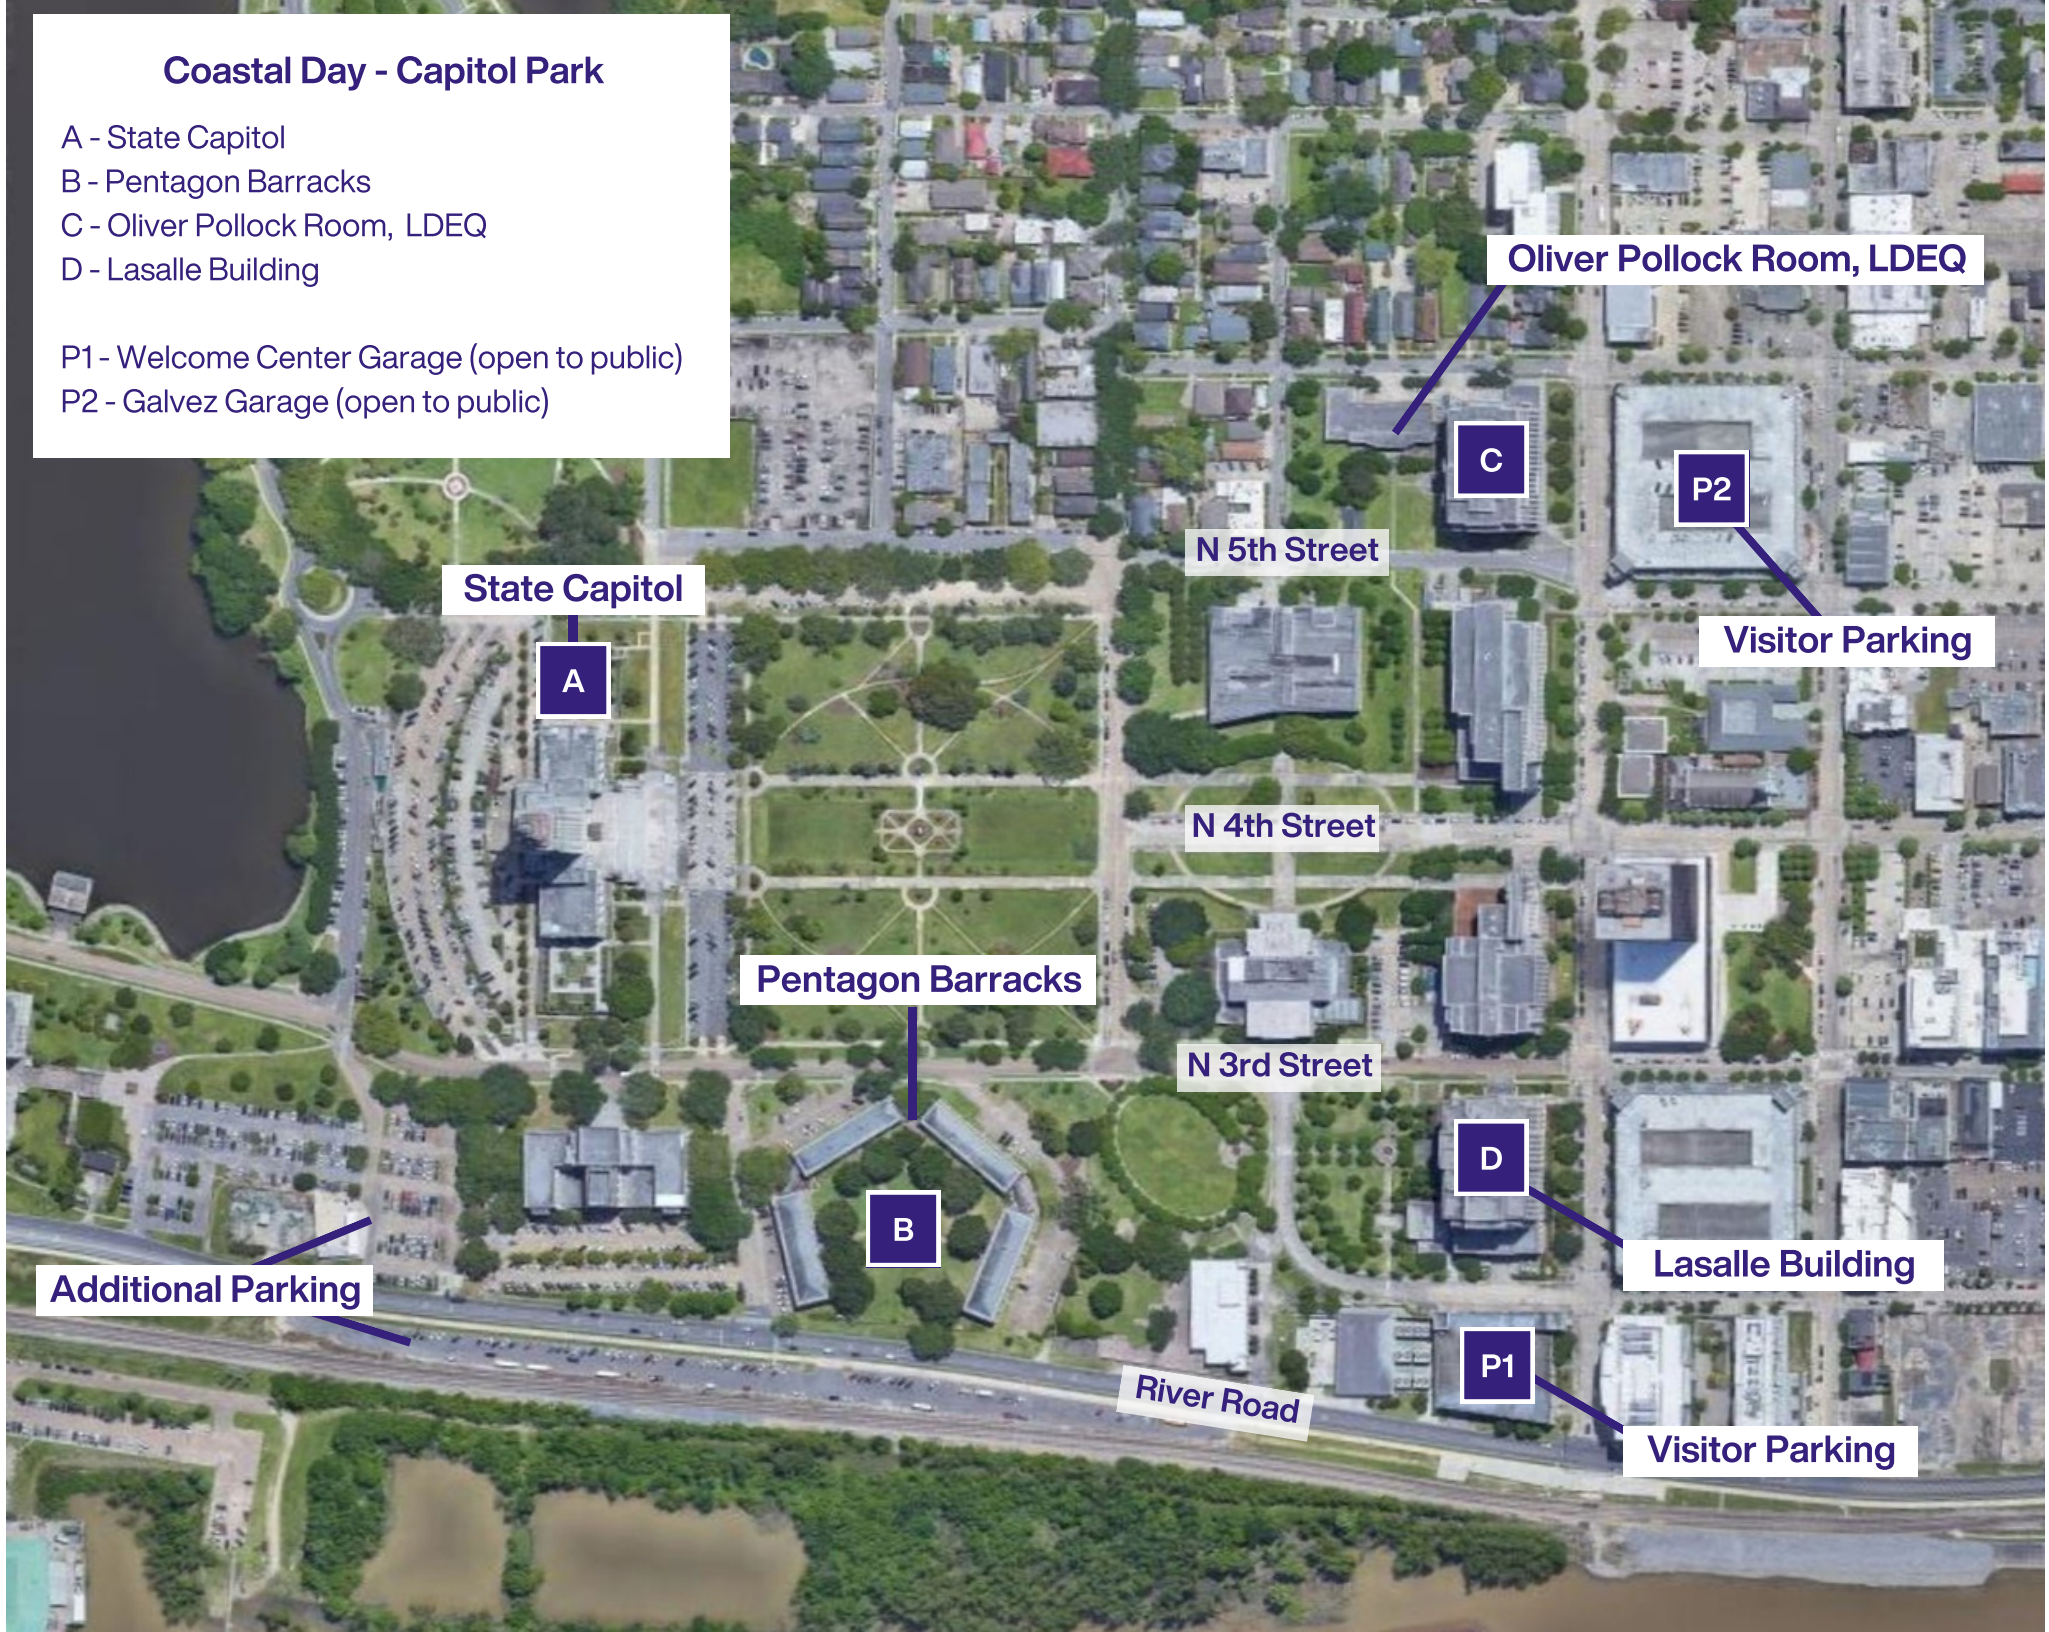

Coastal Day - Capitol Park

- A - State Capitol
- B - Pentagon Barracks
- C - Oliver Pollock Room, LDEQ
- D - Lasalle Building

- P1 - Welcome Center Garage (open to public)
- P2 - Galvez Garage (open to public)

State Capitol

A

Pentagon Barracks

B

Oliver Pollock Room, LDEQ

C

P2

Visitor Parking

N 5th Street

N 4th Street

N 3rd Street

D

Lasalle Building

Additional Parking

River Road

P1

Visitor Parking